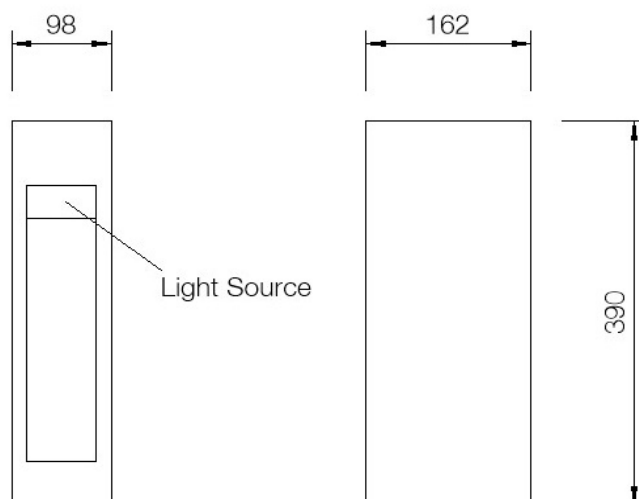

JO'BURG

ELEMENTO
SHAPING INSPIRATION

PRODUCT DESCRIPTION:	Jo'burg
LIGHT SOURCE:	3W LED COB
LUMINOUS FLUX:	280lm
LIGHT COLOUR:	3000K (warm white)
DIFFUSER AND LENS:	Opaque diffuser with clear Plexiglass lens
GASKET:	Neoprene
POWER REQUIREMENT:	12-24V only, <2A
LIGHT BODY MATERIAL:	Wet Cast Concrete
COLOUR:	Natural Cast Concrete / Charcoal / Black rusted
WEIGHT:	11kg
MOUNTING:	On concrete using chemical anchor or steel mounting bracket (optional extra)