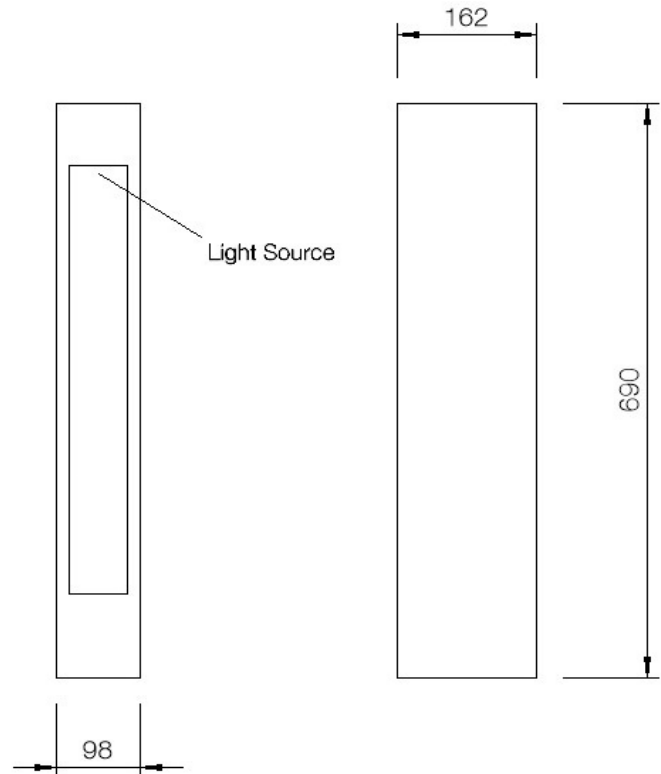

# NEW YORK

**ELEMENTO**  
SHAPING INSPIRATION

<b>PRODUCT DESCRIPTION:</b>	New York
<b>LIGHT SOURCE:</b>	3W LED COB
<b>LUMINOUS FLUX:</b>	280lm
<b>LIGHT COLOUR:</b>	3000K (warm white)
<b>DIFFUSER AND LENS:</b>	Opaque diffuser with clear Plexiglass lens
<b>GASKET:</b>	Neoprene
<b>POWER REQUIREMENT:</b>	12-24V only, <2A
<b>LIGHT BODY MATERIAL:</b>	Wet Cast Concrete
<b>COLOUR:</b>	Natural Cast Concrete / Charcoal / Black rusted
<b>WEIGHT:</b>	19kg
<b>MOUNTING:</b>	On concrete using chemical anchor or steel mounting bracket (optional extra)