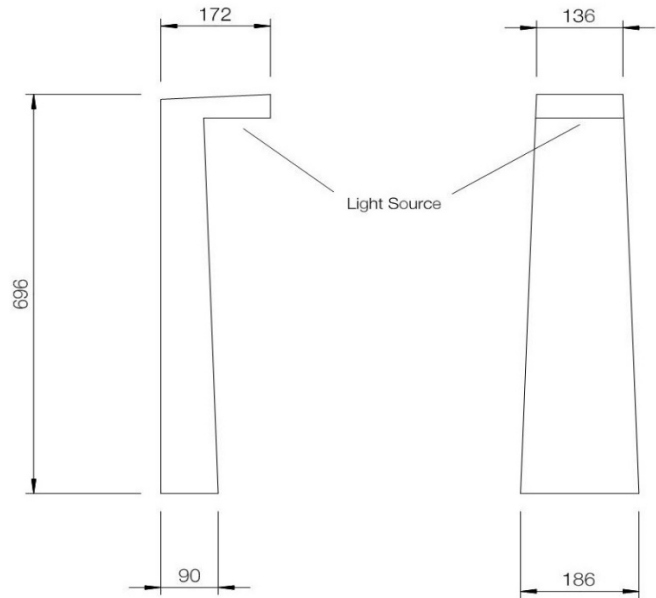

VENICE

ELEMENTO
SHAPING INSPIRATION

PRODUCT DESCRIPTION:	Venice
LIGHT SOURCE:	4W LED COB
LUMINOUS FLUX:	350lm
LIGHT COLOUR:	3000K (warm white)
DIFFUSER AND LENS:	Clear Plexiglass
GASKET:	Neoprene
POWER REQUIREMENT:	220V
LIGHT BODY MATERIAL:	Wet Cast Concrete
COLOUR:	Natural Cast Concrete / Charcoal / Black rusted
WEIGHT:	18kg
MOUNTING:	On concrete using chemical anchor or steel mounting bracket (optional extra)